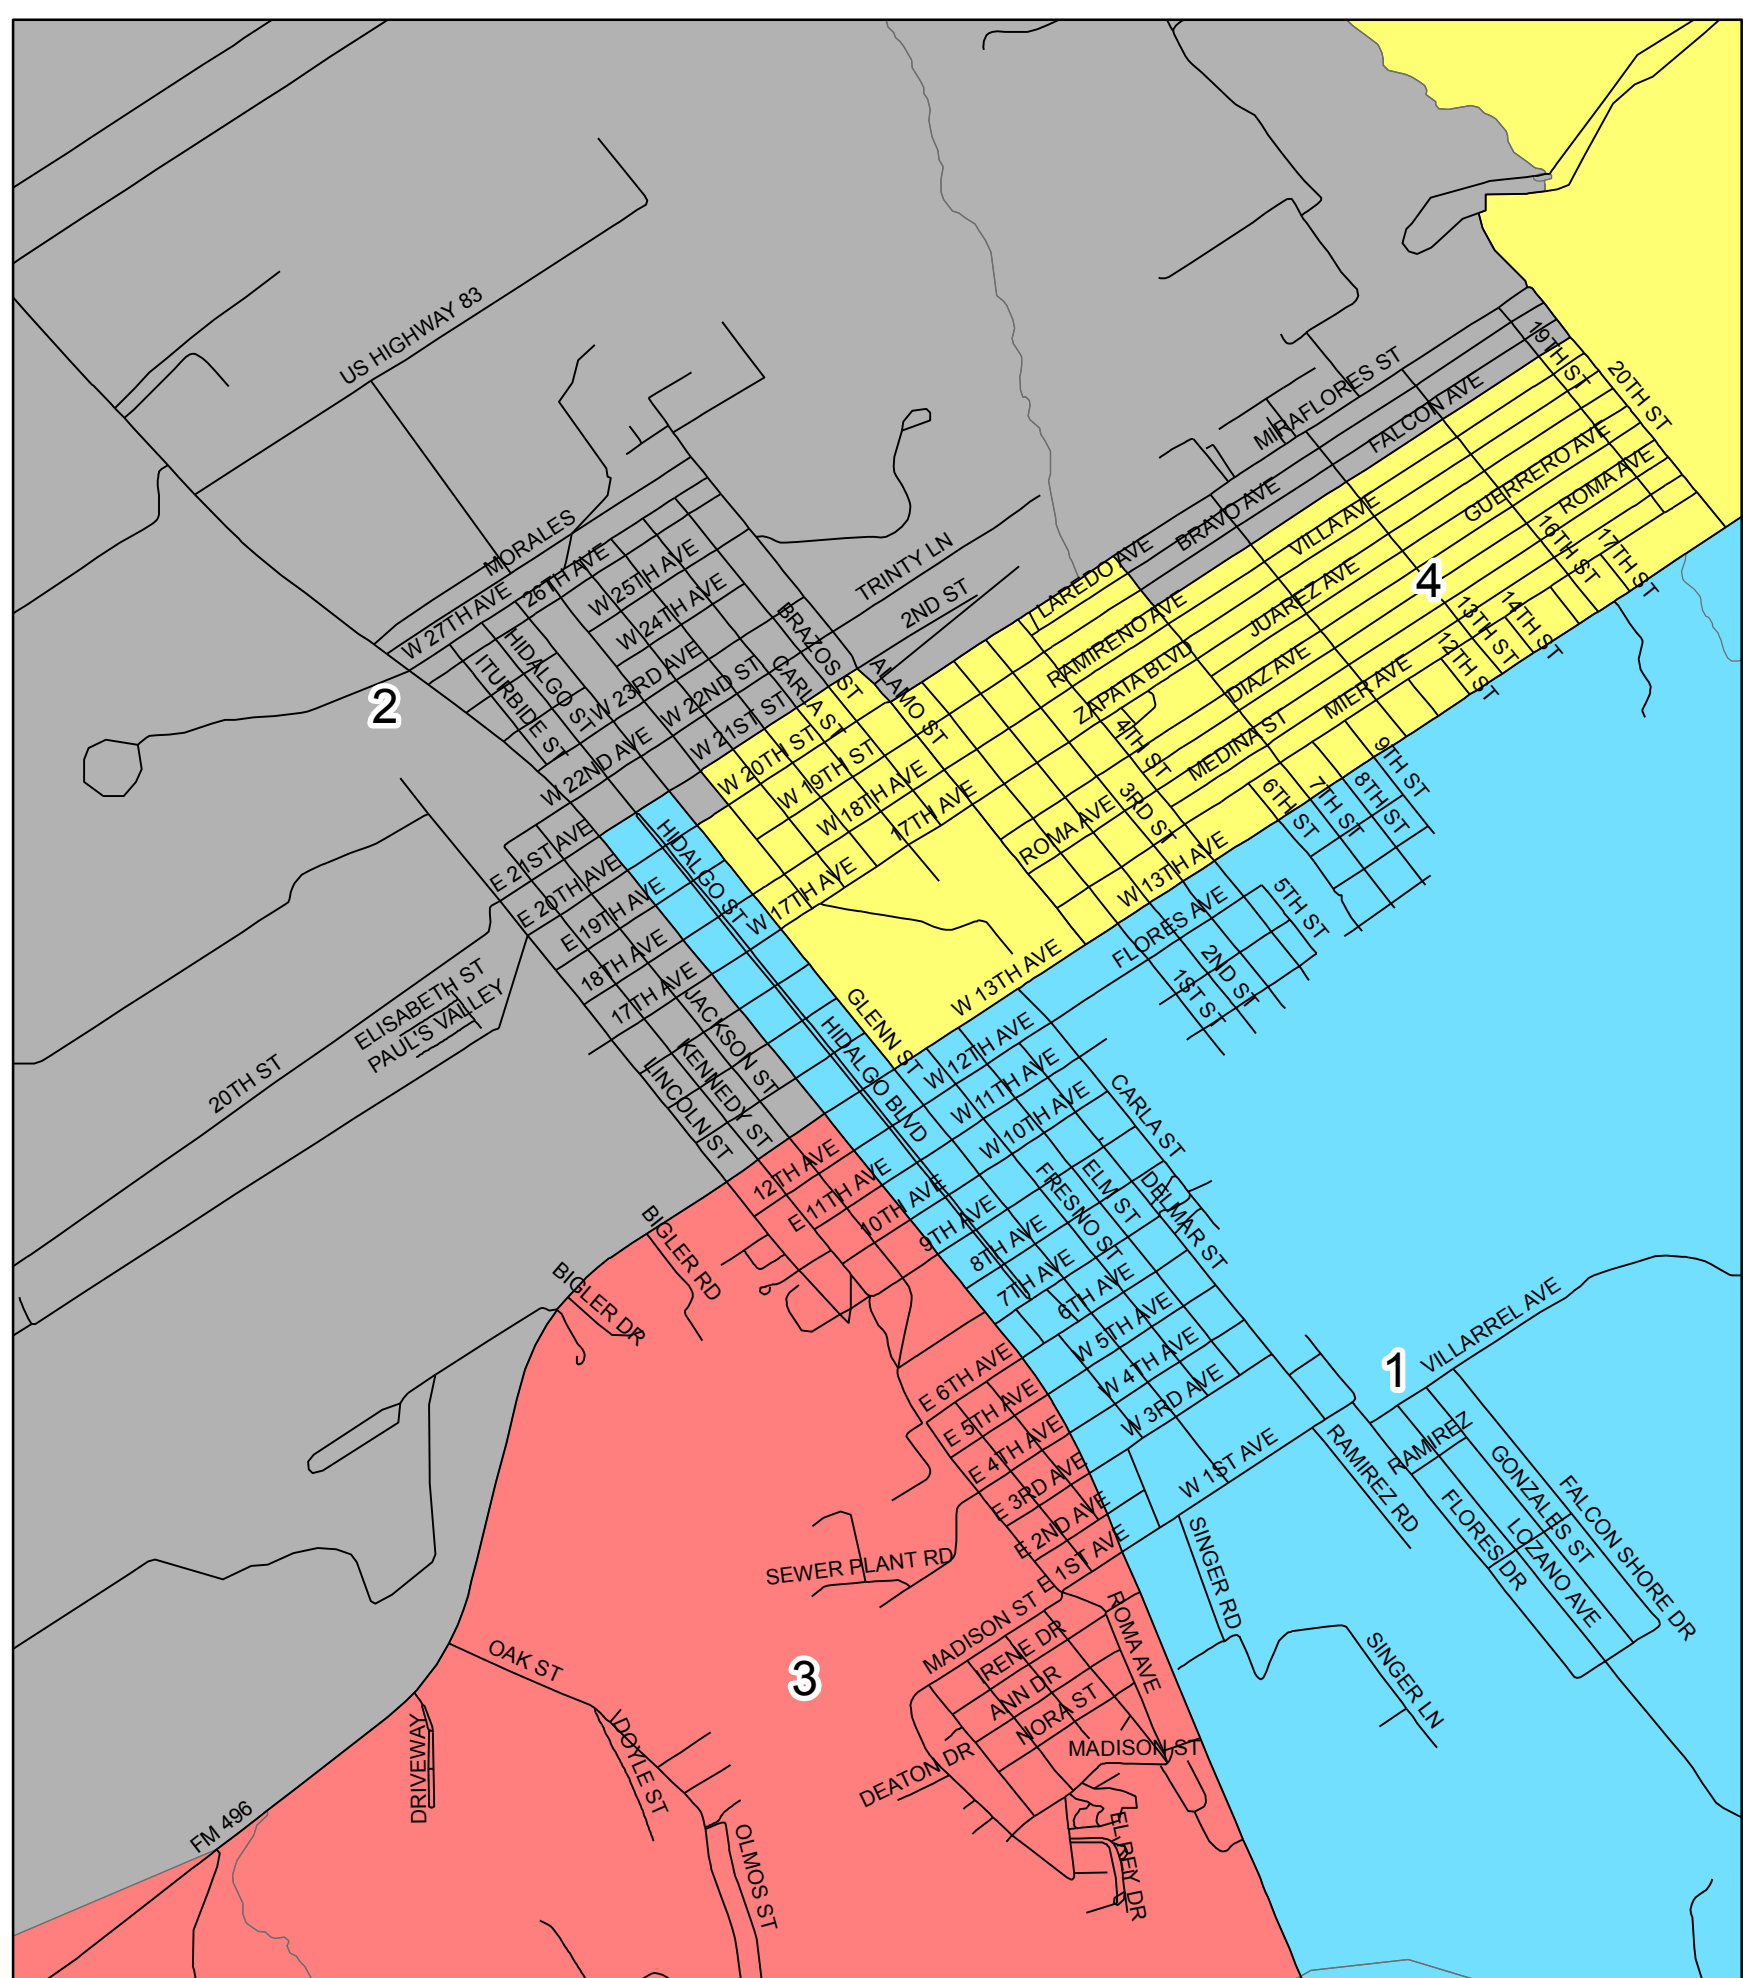

Zapata County Adopted 8_8_14

Zapata County

-  Zapata Places
-  Zapata streets
-  cc4
-  cc3
-  cc2
-  cc1

RL Rios Associates
 115 E. Travis, Suite 1645
 San Antonio, Texas 78205
 210-222-2102
 rrios@rolandorioslaw.com