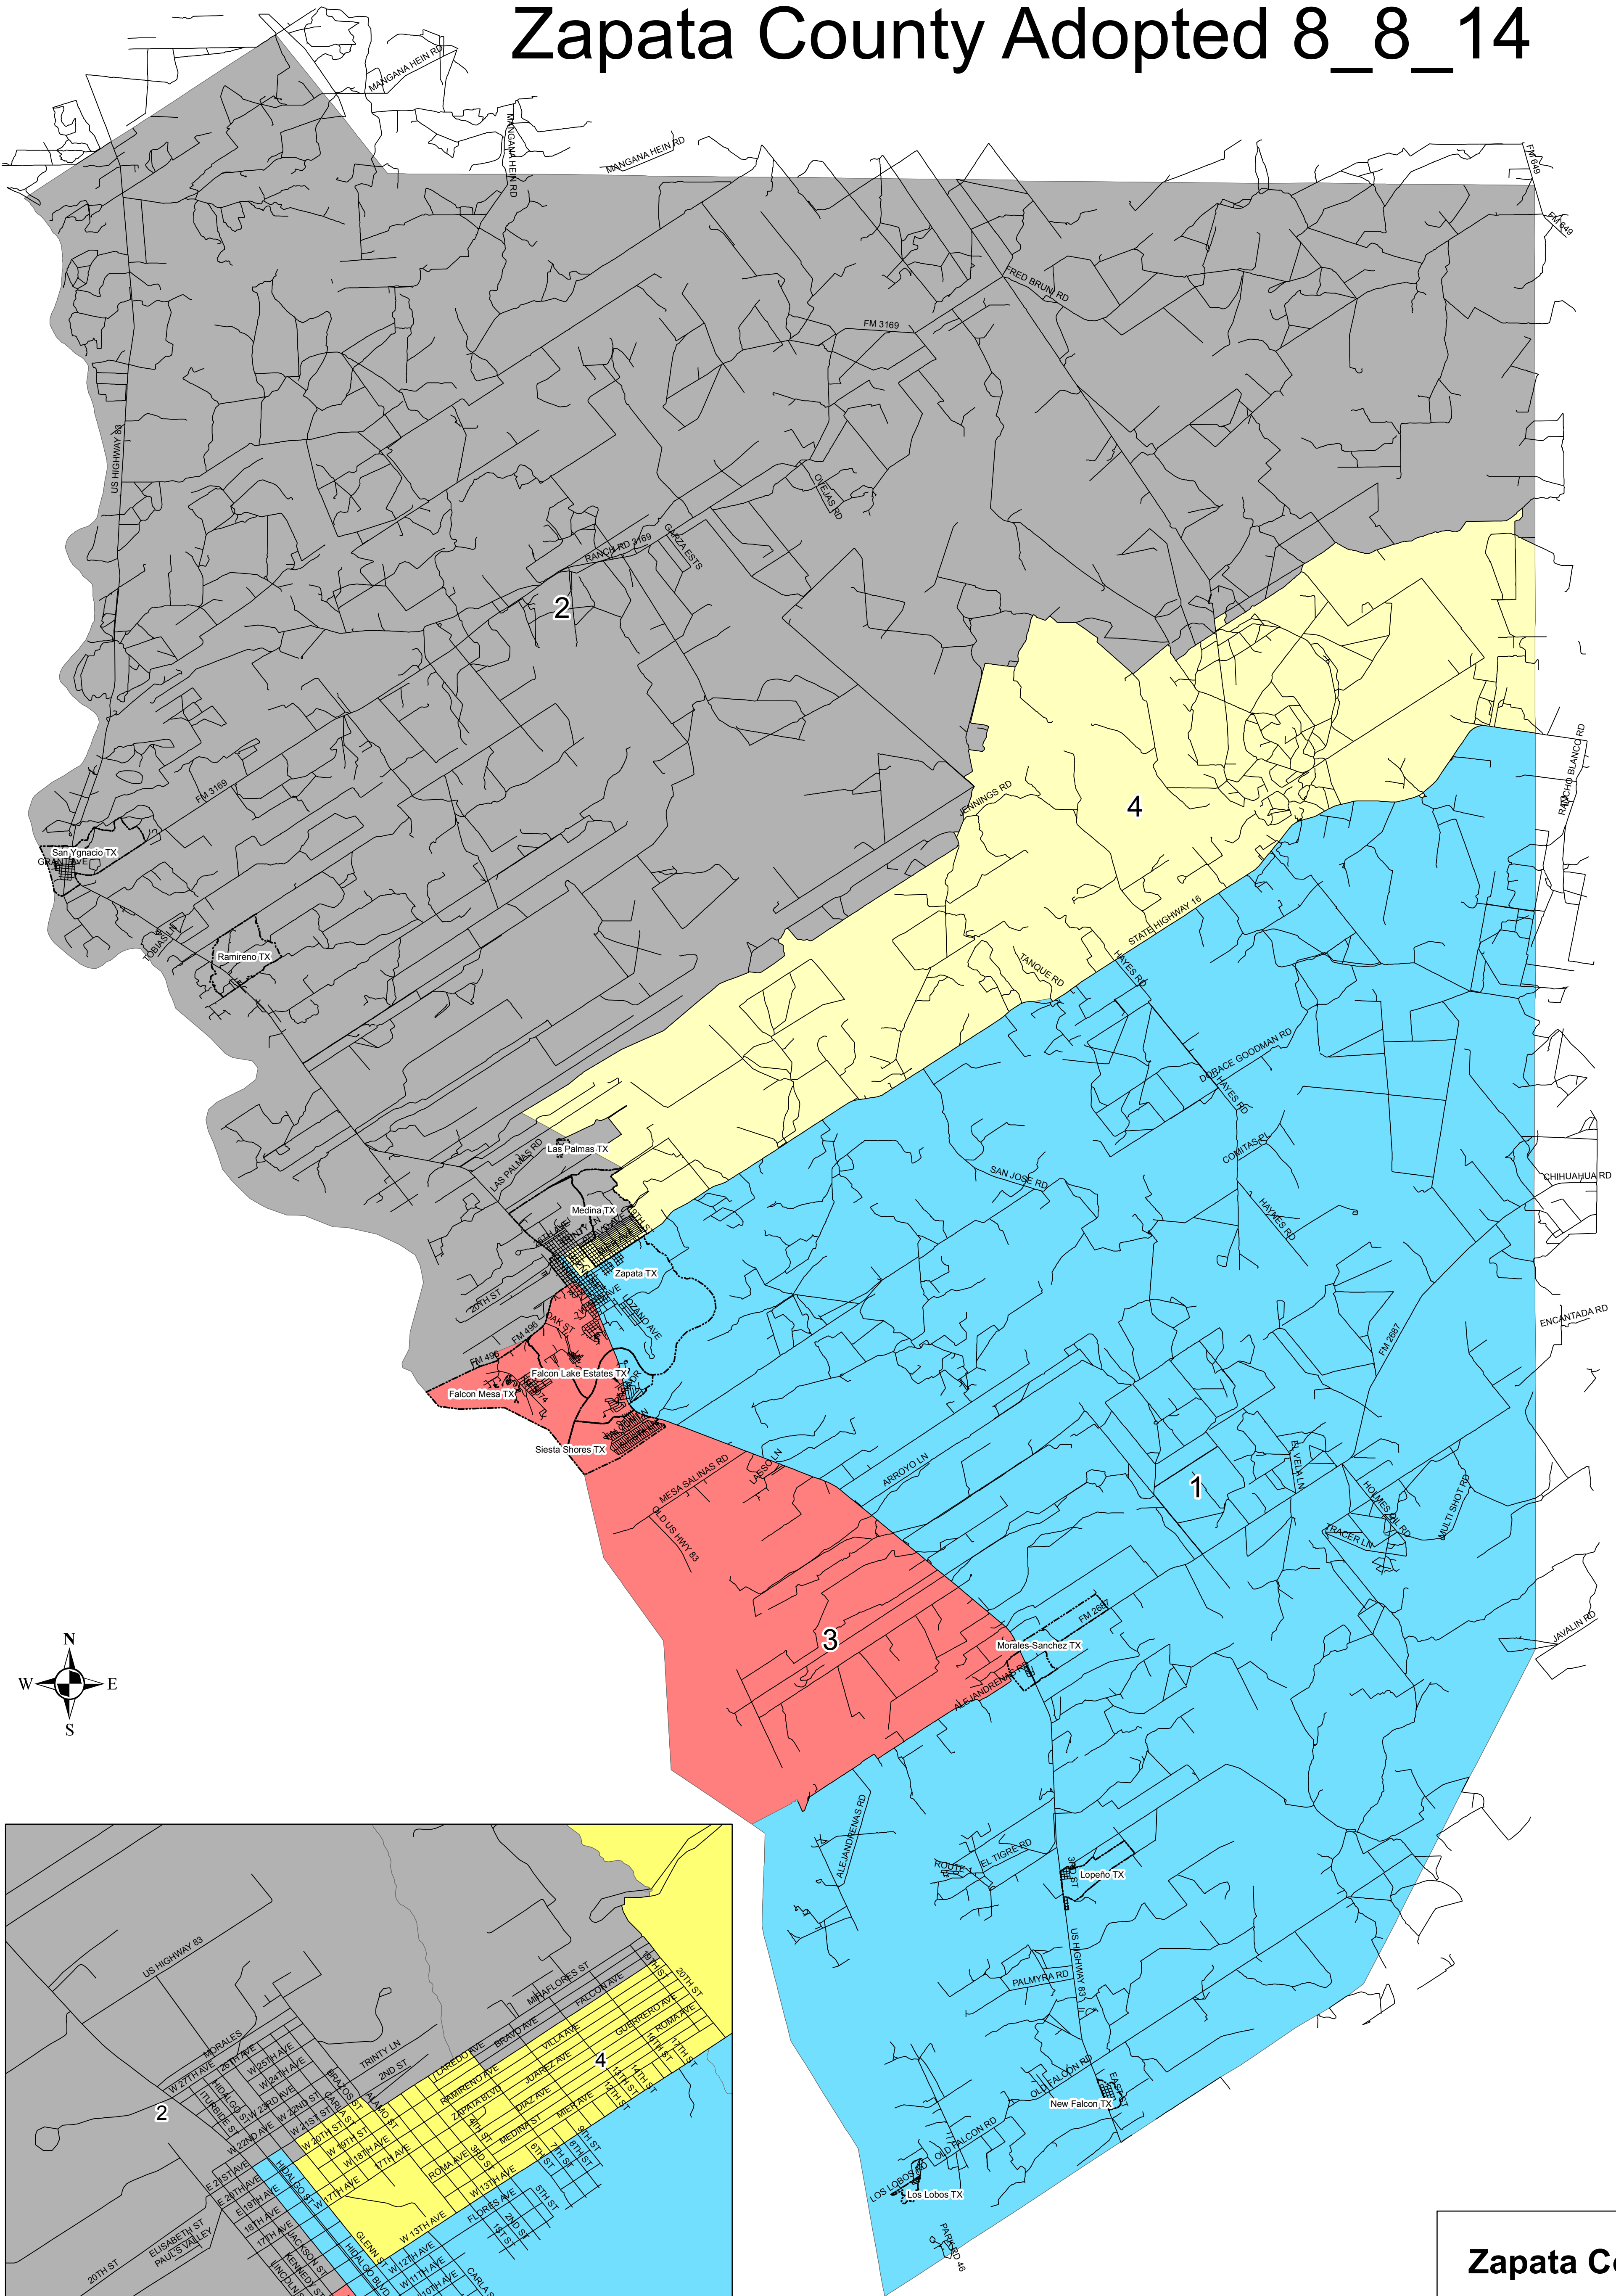

Zapata County Adopted 8_8_14

Zapata County

-  Zapata Places
-  Zapata streets
-  cc4
-  cc3
-  cc2
-  cc1

RL Rios Associates
 115 E. Travis, Suite 1645
 San Antonio, Texas 78205
 210-222-2102
 rrios@rolandorioslaw.com